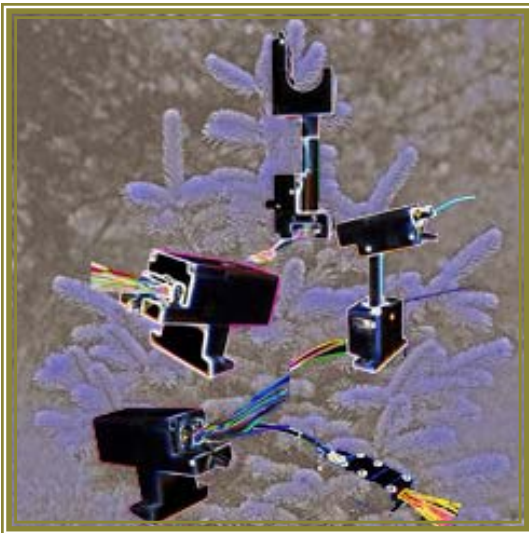

Hale Manufacturing, Inc
 6235 Cupp Rd. Alanson, MI 49706
 www.halemanufacturing.com
 PH (231) 529-6271 FX (231) 529-6959

CUTTING EDGE

Continuity, Presence and Push-Testing Fixtures for nearly 40 years

Happy Holidays from the "Tip of the Mitt"
 Hale Manufacturing wishes to thank everyone for their con-
 tinued support. *Health and prosperity to all!*